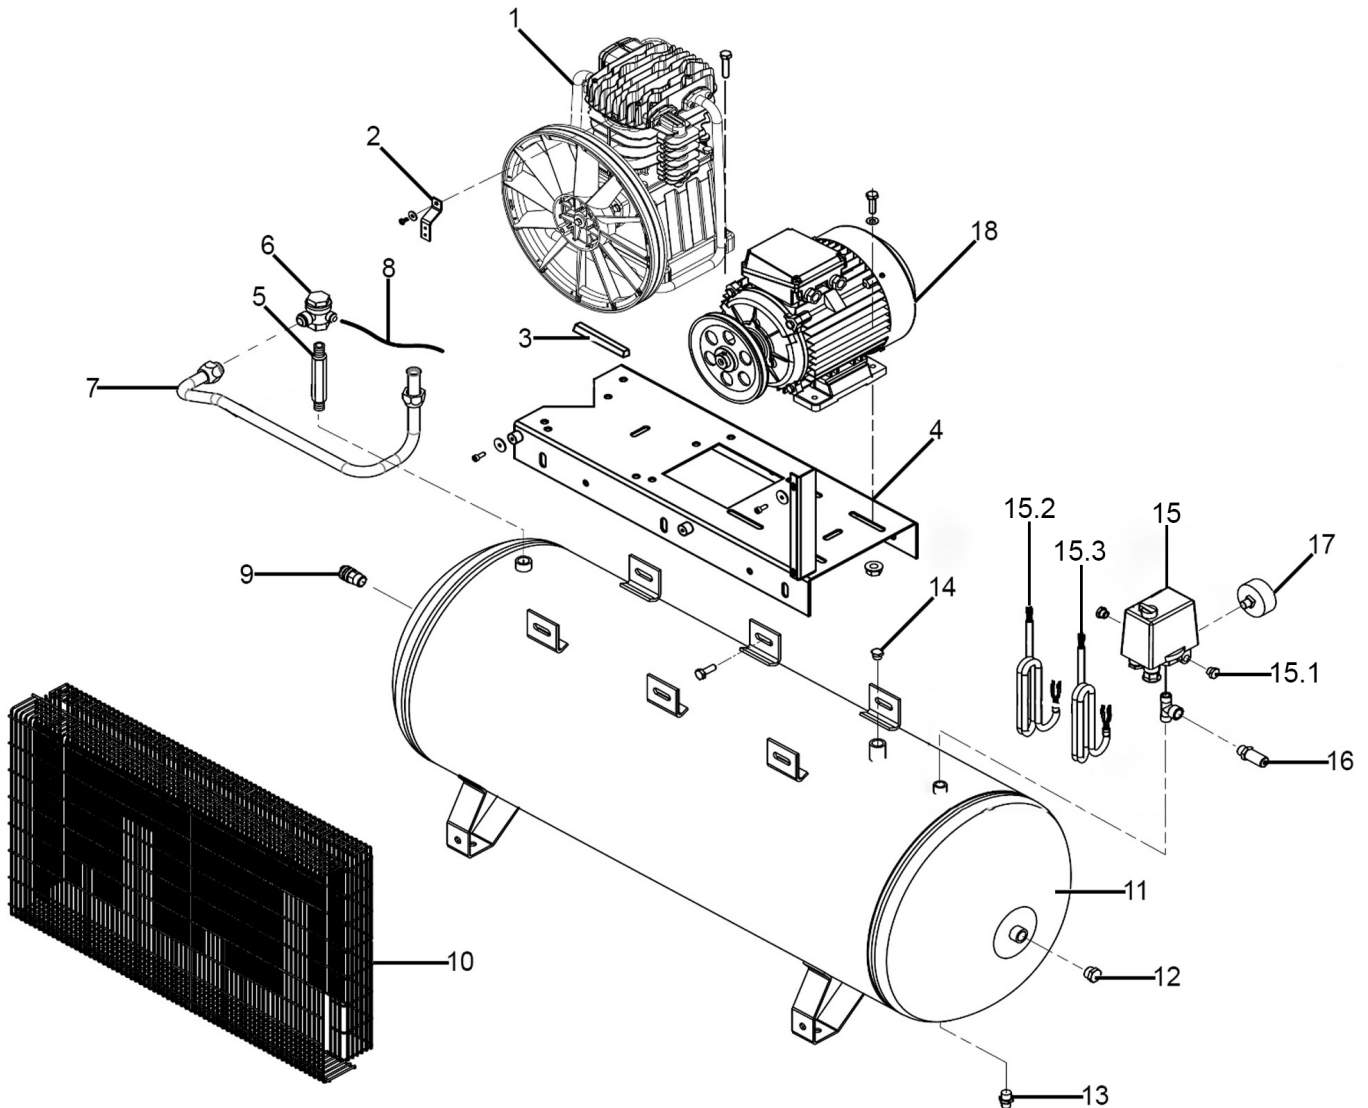

Parts Information:
Air Compressor 200L Belt Drive 5.5hp 3ph
2-Stage with Cast Cylinders
Model No: SAC42055B.V2

Item	Part No.	Description
1	SAC3021120000	Pump
2	SAC7456190000	Belt Guard Support
3	V/A67	V-Belt
4	SAC5010860008	Base Plate
5	SAC7232070000	Union
6	SAC7190090000	Non-Return Valve
7	SAC7231550000	Delivery Pipe
8	SAC7230010000	Rislan Hose
9	SAC7130150000	Ball Valve
10	SAC4170110000	Belt Guard Kit
11	SAC5150300008	Tank
12	SAC7090030000	Plug
13	SAC7130160000	Drain Valve

Item	Part No.	Description
14	SAC7090080000	Plug
15	SAC7250500000	Pressure Switch
15.1	SAC7090070000	Plug
15.2	SAC7328690000	Power Cable
15.3	SAC7328700000	Cable, Pressure Switch
16	SAC7192090000	Safety Valve
17	SAC7110060000	Gauge
18	SAC1127380008	Motor
--	SAC7082690000	T-joint 3/8" M x 2-3/8" F (Not Shown)
--	SAC1127380009	Fan (Not Shown)
--	SAC1127380010	Fan Cover (Not Shown)
--	SAC1127400561	Motor Pulley (Not Shown)
--	SAC4080450000	Screw Kit (Not Shown)

Parts Information:
**Air Compressor 200L Belt Drive 5.5hp 3ph
 2-Stage with Cast Cylinders
 Model No: SAC42055B.V2**

Item	Part No.	Description
1	SAC5071020008	Crankcase
2	SAC7650080000	Rear Cover
3	B/6206	Bearing
4	SAC5041490008	Crankshaft
5	B/6205	Bearing
6	SAC7650070000	Front Cover
7	SAC7090090000	Plug
8	SAC9700000408	Oil Level Gauge
9	SAC7051520000	Key
10	SAC7575460000	Cylinder
11	SAC4231230000	Valve Plate
12	SAC5030610008	Head
13	SAC9700000300	Breather Plug
14	SAC7232220000	Aftercooler
15	SAC5130110008	Aftercooler
16	SAC7043050000	Clamp
17	SAC7192350000	Safety Valve