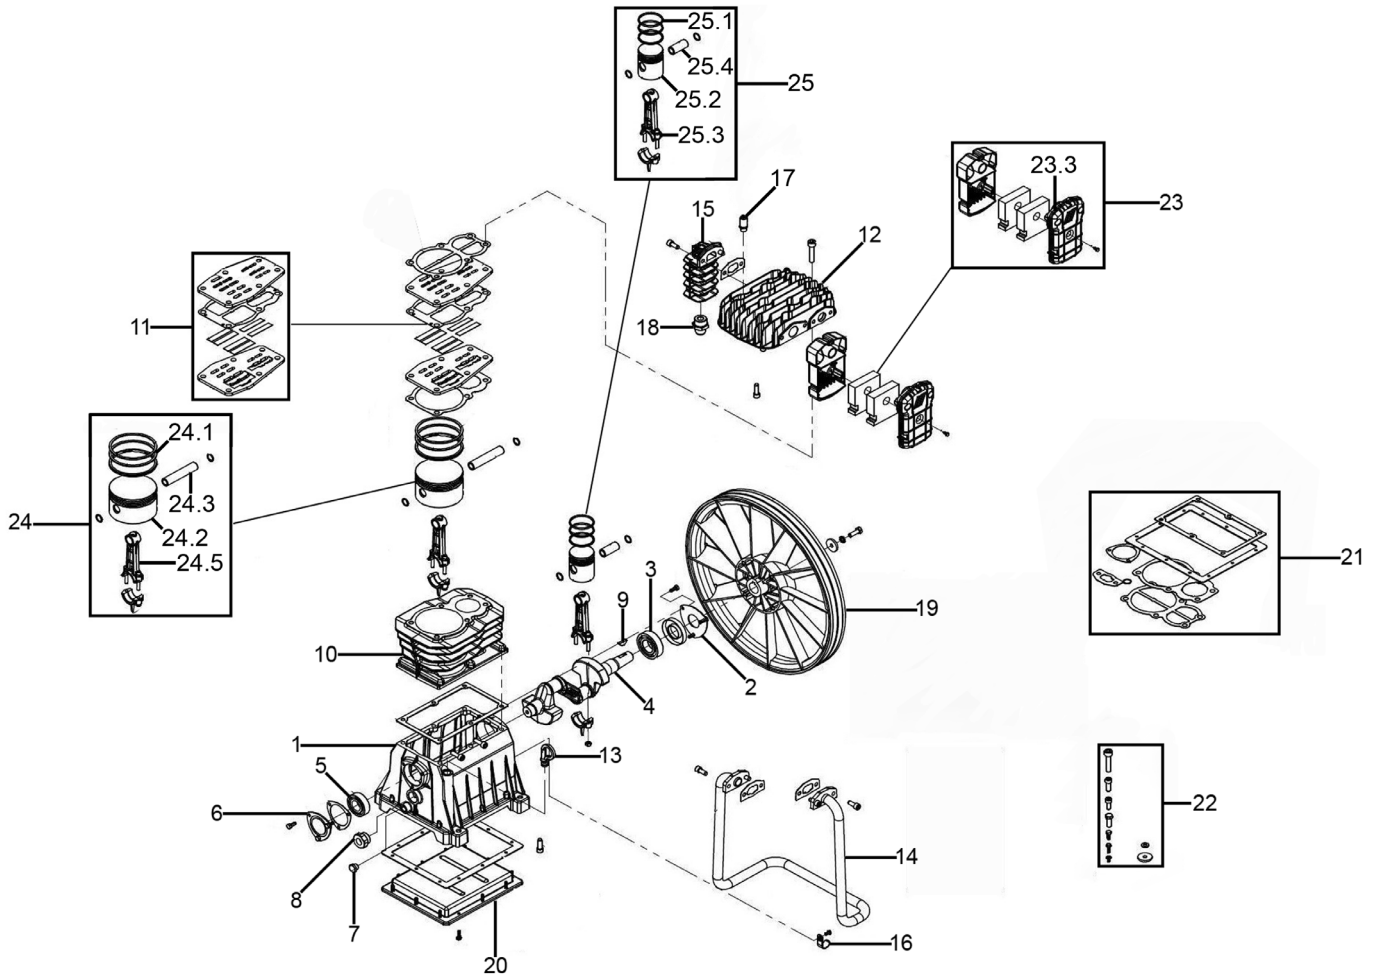

Parts Information:
Air Compressor 200L Belt Drive 5.5hp 3ph
2-Stage with Cast Cylinders
Model No: SAC42055B.V2

Item	Part No.	Description
1	SAC3021120000	Pump
2	SAC7456190000	Belt Guard Support
3	V/A67	V-Belt
4	SAC5010860008	Base Plate
5	SAC7232070000	Union
6	SAC7190090000	Non-Return Valve
7	SAC7231550000	Delivery Pipe
8	SAC7230010000	Rislan Hose
9	SAC7130150000	Ball Valve
10	SAC4170110000	Belt Guard Kit
11	SAC5150300008	Tank
12	SAC7090030000	Plug
13	SAC7130160000	Drain Valve

Item	Part No.	Description
14	SAC7090080000	Plug
15	SAC7250500000	Pressure Switch
15.1	SAC7090070000	Plug
15.2	SAC7328690000	Power Cable
15.3	SAC7328700000	Cable, Pressure Switch
16	SAC7192090000	Safety Valve
17	SAC7110060000	Gauge
18	SAC1127380008	Motor
--	SAC7082690000	T-joint 3/8" M x 2-3/8" F (Not Shown)
--	SAC1127380009	Fan (Not Shown)
--	SAC1127380010	Fan Cover (Not Shown)
--	SAC1127400561	Motor Pulley (Not Shown)
--	SAC4080450000	Screw Kit (Not Shown)

Parts Information:
**Air Compressor 200L Belt Drive 5.5hp 3ph
 2-Stage with Cast Cylinders
 Model No: SAC42055B.V2**

Item	Part No.	Description
1	SAC5071020008	Crankcase
2	SAC7650080000	Rear Cover
3	B/6206	Bearing
4	SAC5041490008	Crankshaft
5	B/6205	Bearing
6	SAC7650070000	Front Cover
7	SAC7090090000	Plug
8	SAC9700000408	Oil Level Gauge
9	SAC7051520000	Key
10	SAC7575460000	Cylinder
11	SAC4231230000	Valve Plate
12	SAC5030610008	Head
13	SAC9700000300	Breather Plug
14	SAC7232220000	Aftercooler
15	SAC5130110008	Aftercooler
16	SAC7043050000	Clamp
17	SAC7192350000	Safety Valve